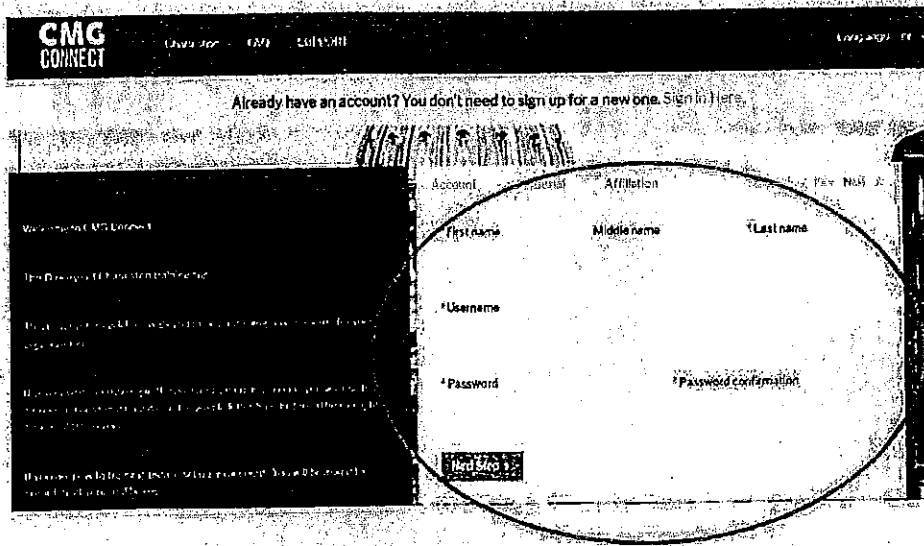

Diocese of Charleston

Safe Haven—It's Up to You

Safe Environment Instructions:

1. Go to <http://charleston.CMGconnect.org> to complete your new online safe environment curriculum.
2. Create a new account by completing all the boxes. This includes address, primary parish, and how you participate at your parish or school.
3. Start the *Safe Haven—It's Up to You* training curriculum.
4. Download and print your certificate upon completion or, email it directly from the site to the office or school you are associated with.

- You will progress through ALL three account creation screens before your registration is complete.
- On your main dashboard, you will Start Curriculum.
- Complete all sections—as you work through they will show as 'Done' in each box.
- Download and print your certificate when you are finished, or, email it directly from the site to the office or school you are associated with.